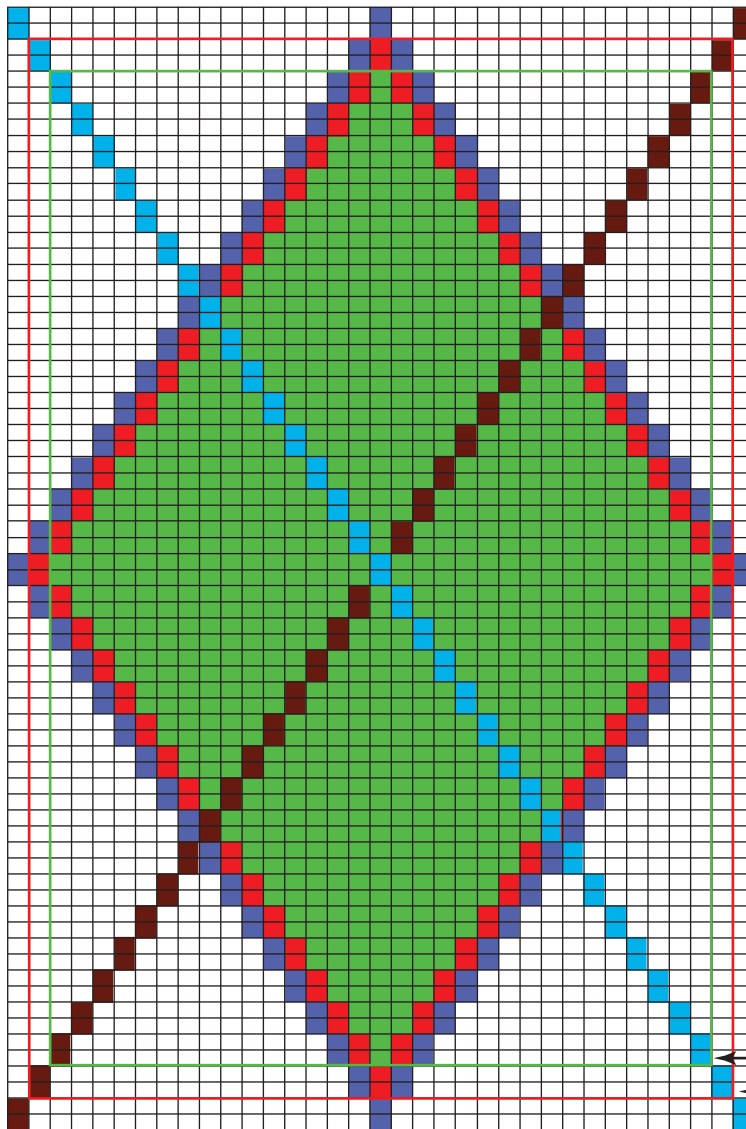

Argyle Chart

- ← A (green is diamond for small size)
- ← B (red is diamond for med size)
- ← C (purple is diamond for large size)